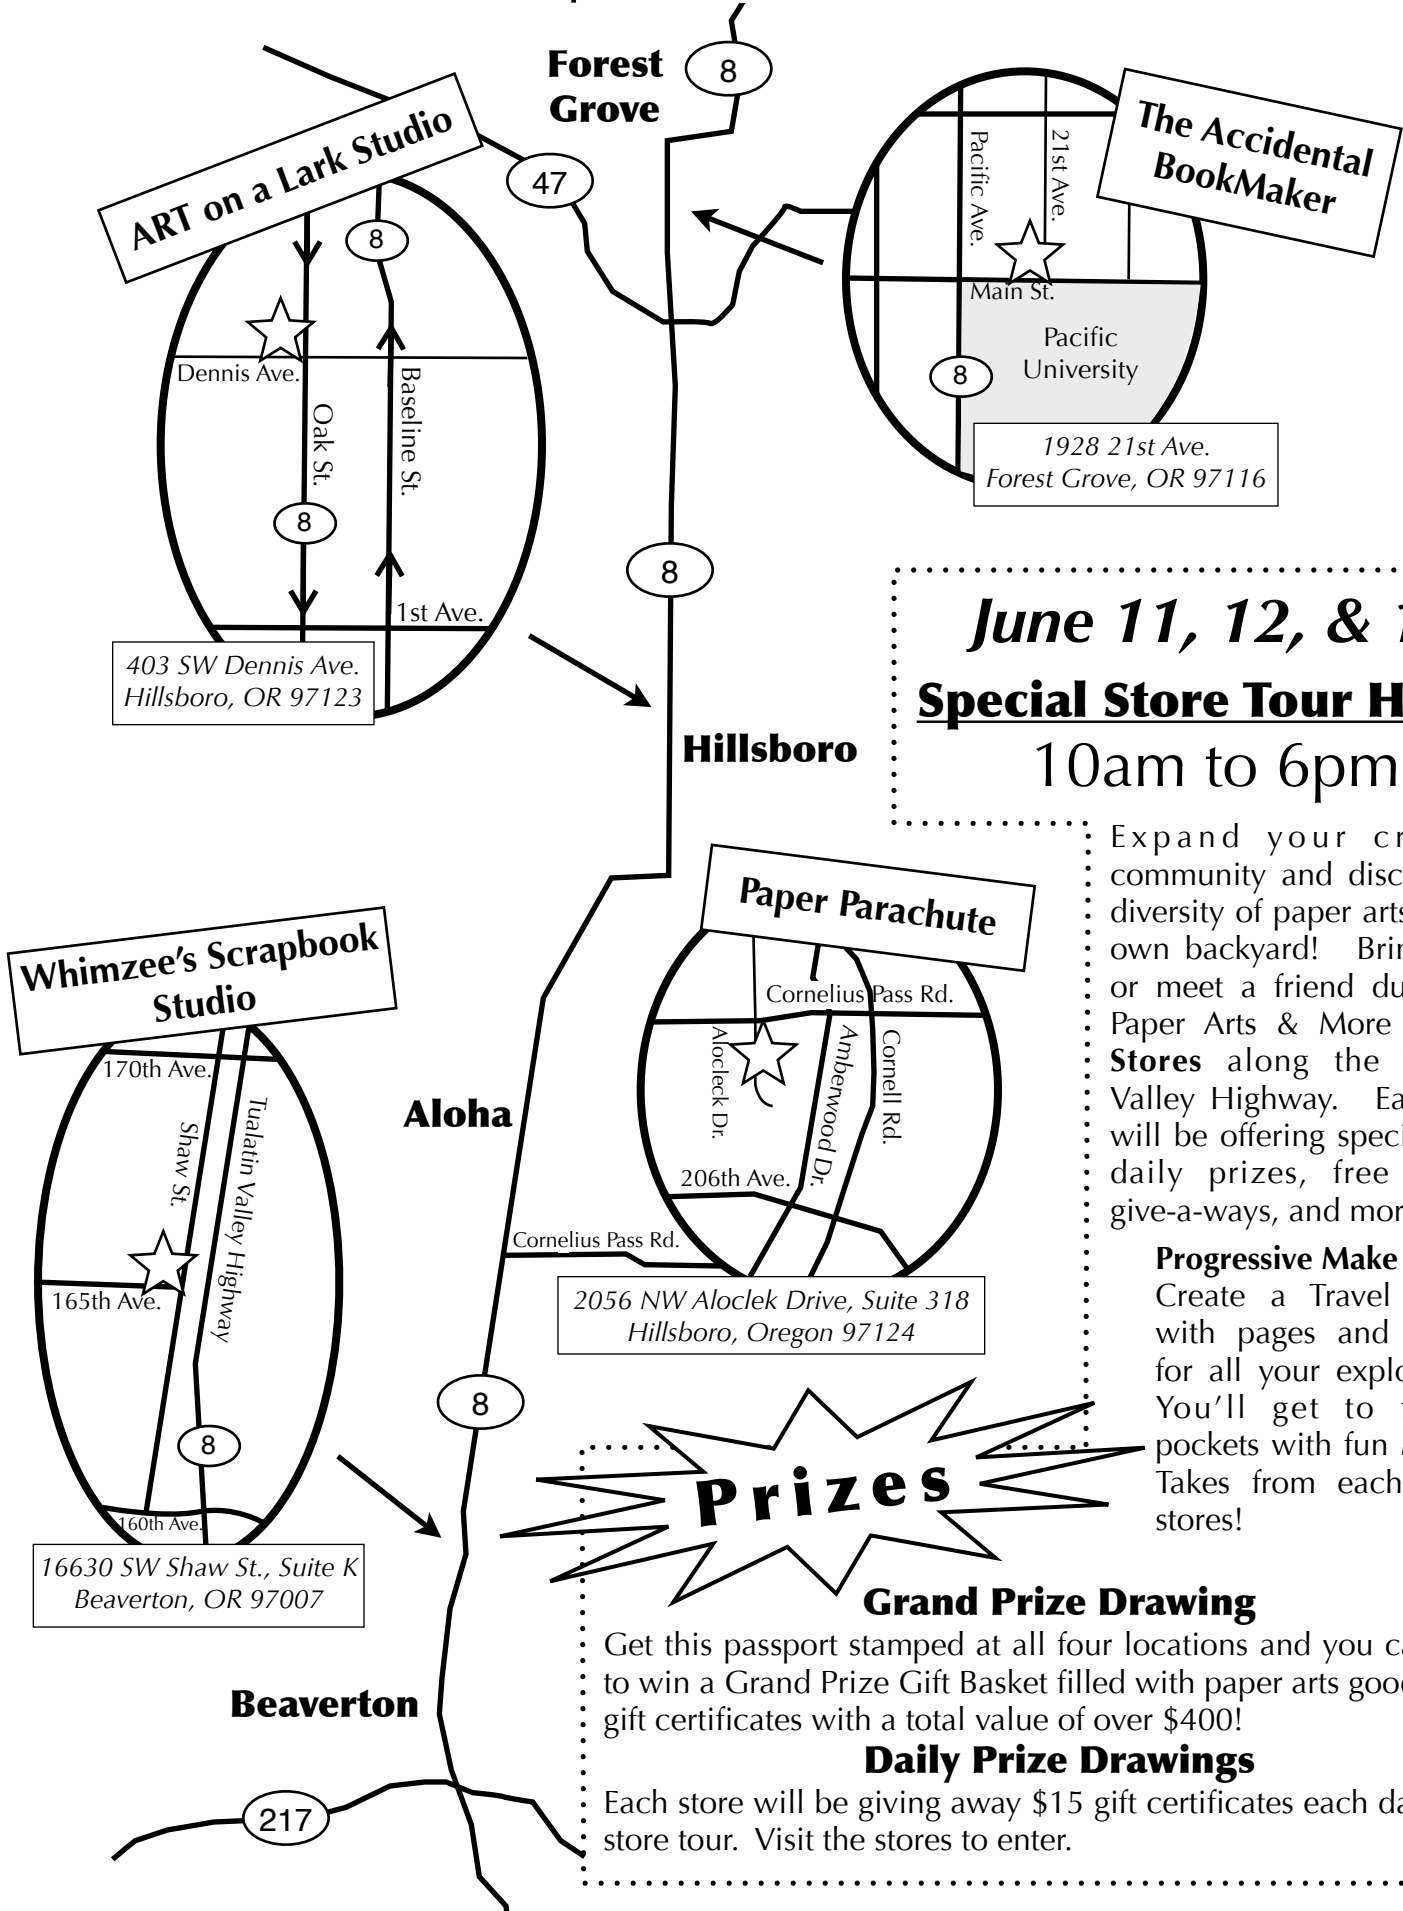

Passport to Creativity

Paper Arts & More Tour of Stores

June 11, 12, & 13
Special Store Tour Hours
 10am to 6pm

Expand your creative community and discover the diversity of paper arts in your own backyard! Bring along or meet a friend during the Paper Arts & More **Tour of Stores** along the Tualatin Valley Highway. Each store will be offering special sales, daily prizes, free demos, give-a-ways, and more!

Progressive Make 'n Take:
 Create a Travel Journal with pages and pockets for all your explorations! You'll get to fill the pockets with fun Make 'n Takes from each of the stores!

Grand Prize Drawing

Get this passport stamped at all four locations and you can enter to win a Grand Prize Gift Basket filled with paper arts goodies and gift certificates with a total value of over \$400!

Daily Prize Drawings

Each store will be giving away \$15 gift certificates each day of the store tour. Visit the stores to enter.